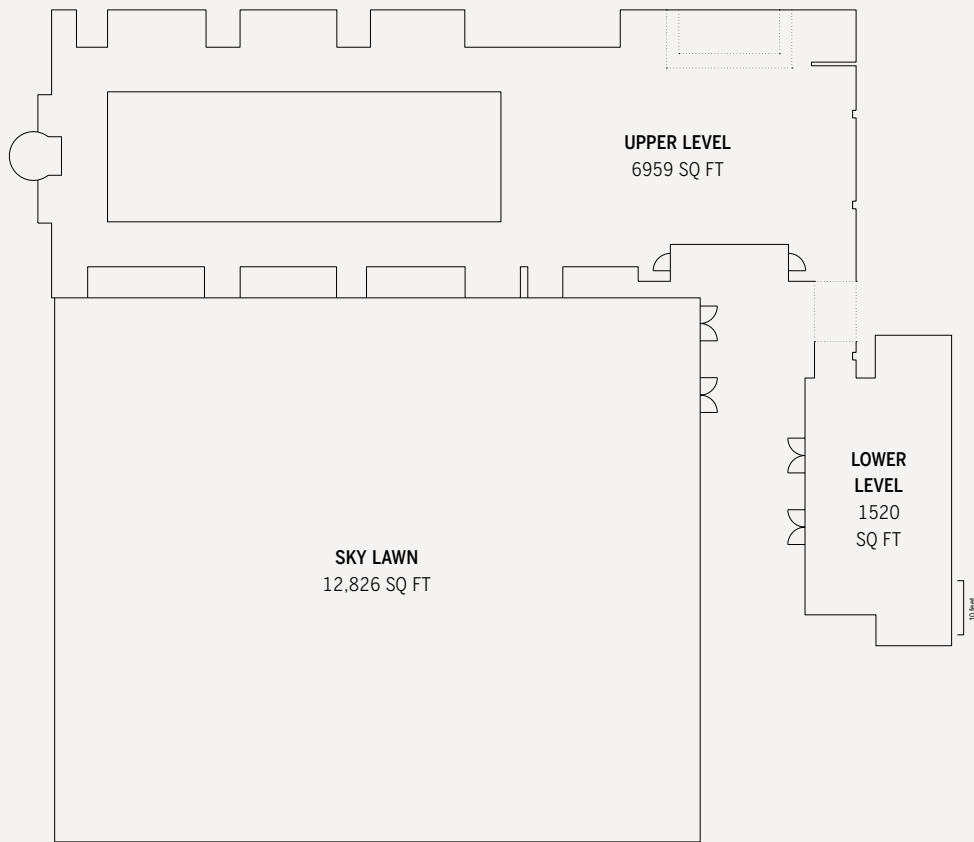

3RD FLOOR

| ROOM | SQUARE FT | DIMENSIONS | CEILING | THEATER | CLASS RM | CONFERENCE | U-SHAPE | HOLLOW SQ | ROUNDS | RECEPTION |
|--------------|-----------|------------|---------|---------|----------|------------|---------|-----------|--------|-----------|
| Ballroom | 3869 | 53' x 73' | 18' | 380 | 213 | 60 | 72 | 90 | 300 | 400 |
| Pre-Function | 1520 | 40' x 38' | 11' | — | — | — | — | — | 60 | 140 |
| Lisbon | 3141 | — | 9' | — | — | — | — | — | 220 | 160 |
| Lisbon A | 1419 | 33' x 43' | 9' | 110 | 72 | 36 | 42 | 50 | 100 | 120 |
| Lisbon B | 1722 | 42' x 41' | 9' | 120 | 90 | 36 | 45 | 60 | 120 | 140 |
| Pre-Function | 1584 | 88' x 18' | 9' | — | — | — | — | — | — | 60 |
| Porto | 900 | 30' x 30' | 9' | 60 | 48 | 24 | 24 | 36 | 60 | 80 |
| Estoril | 900 | 30 x 30' | 9' | 60 | 48 | 24 | 24 | 36 | 60 | 80 |
| Lagos | 540 | 27' x 20' | 9' | — | — | — | — | — | — | — |
| Faro | 540 | 27' x 20' | 9' | 24 | 15 | 15 | 10 | 14 | 30 | 36 |
| Algarve | 324 | 18' x 18' | 9' | 18 | 18 | 12 | 10 | 12 | 20 | 24 |
| Madeira | 324 | 18' x 18' | 9' | 18 | 18 | 12 | 10 | 12 | 20 | 24 |
| Pre-Function | 3000 | 18' x 18' | 9' | — | — | — | — | — | — | 300 |

25TH FLOOR

| ROOM | SQUARE FT | DIMENSIONS | CEILING | THEATER | CLASS RM | CONFERENCE | U-SHAPE | HOLLOW SQ | ROUNDS | RECEPTION |
|----------|-----------|------------|---------|---------|----------|------------|---------|-----------|--------|-----------|
| SINTRA | 1786 | 42' X 41' | 14 | 130 | 80 | 30 | 30 | 48 | 100 | 180 |
| MARE PDR | 1300 | 54' X 25' | 7 | — | — | — | — | — | 60 | 75 |