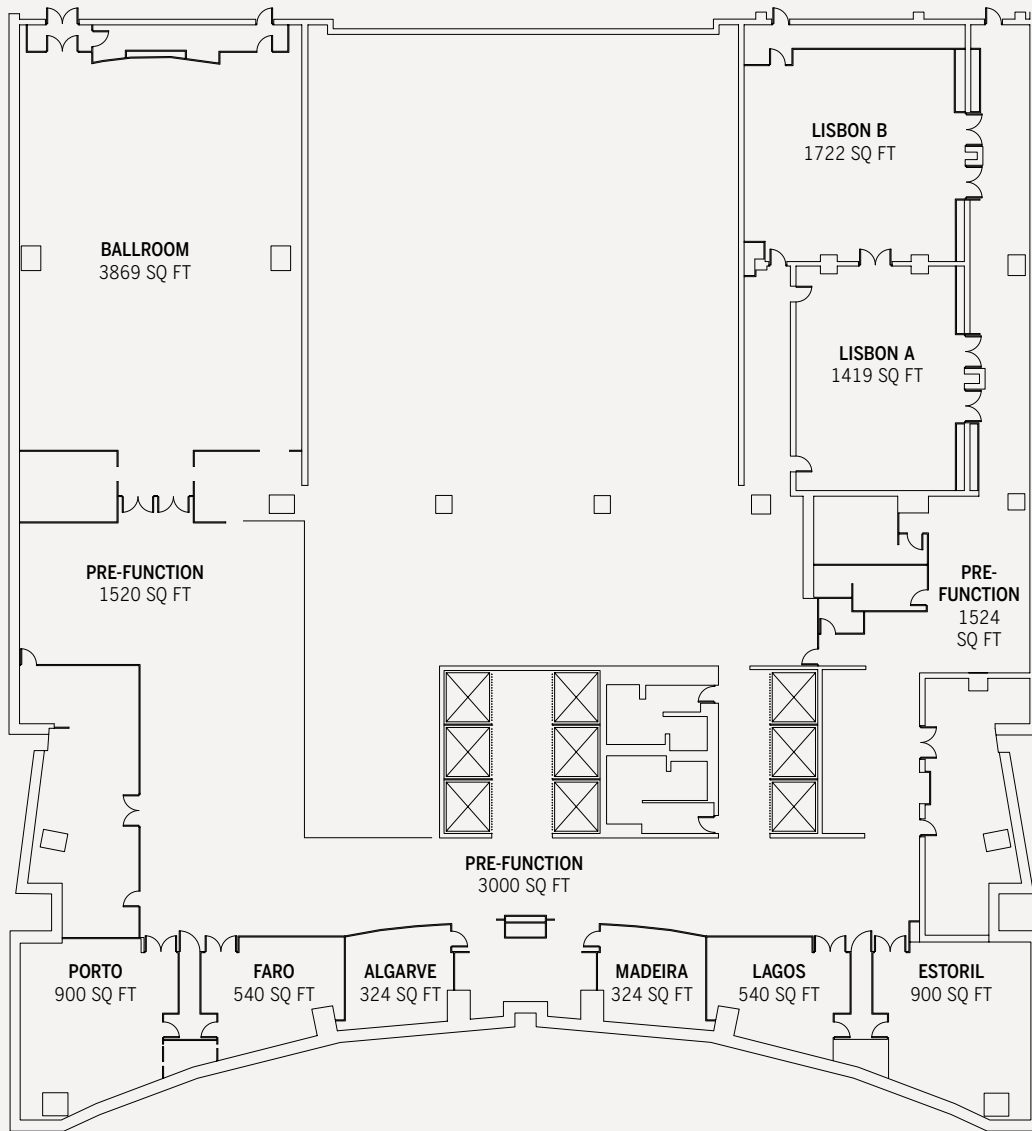

AT YOUR SERVICE

- 25th Floor Lounge & Restaurant
- 24-Hour Fitness Center
- Valet Parking
- In-Room Dining (6am – 11pm)
- Rooftop Pool & Bar
- High-Speed Internet Access
- Full Service On-Property Spa

2ND FLOOR

| ROOM | SQUARE FT | DIMENSIONS | CEILING | THEATER | CLASS RM | CONFERENCE | U-SHAPE | HOLLOW SQ | ROUNDS | RECEPTION |
|--------------|-----------|------------|---------|---------|----------|------------|---------|-----------|--------|-----------|
| VILA REAL | 1892 | 44 x 43 | 9' | 210 | 108 | 36 | 45 | 66 | 140 | 130 |
| SANTA CRUZ | 1276 | 44 x 29 | 9' | 142 | 84 | 36 | 38 | 60 | 110 | 105 |
| PRE-FUNCTION | 1343 | 79 x 17 | 9' | — | — | — | — | — | — | 40 |

3RD FLOOR

| ROOM | SQUARE FT | DIMENSIONS | CEILING | THEATER | CLASS RM | CONFERENCE | U-SHAPE | HOLLOW SQ | ROUNDS | RECEPTION |
|--------------|-----------|------------|---------|---------|----------|------------|---------|-----------|--------|-----------|
| Ballroom | 3869 | 53' x 73' | 18' | 380 | 213 | 60 | 72 | 90 | 300 | 400 |
| Pre-Function | 1520 | 40' x 38' | 11' | — | — | — | — | — | 60 | 140 |
| Lisbon | 3141 | — | 9' | — | — | — | — | — | 220 | 160 |
| Lisbon A | 1419 | 33' x 43' | 9' | 110 | 72 | 36 | 42 | 50 | 100 | 120 |
| Lisbon B | 1722 | 42' x 41' | 9' | 120 | 90 | 36 | 45 | 60 | 120 | 140 |
| Pre-Function | 1584 | 88' x 18' | 9' | — | — | — | — | — | — | 60 |
| Porto | 900 | 30' x 30' | 9' | 60 | 48 | 24 | 24 | 36 | 60 | 80 |
| Estoril | 900 | 30 x 30' | 9' | 60 | 48 | 24 | 24 | 36 | 60 | 80 |
| Lagos | 540 | 27' x 20' | 9' | — | — | — | — | — | — | — |
| Faro | 540 | 27' x 20' | 9' | 24 | 15 | 15 | 10 | 14 | 30 | 36 |
| Algarve | 324 | 18' x 18' | 9' | 18 | 18 | 12 | 10 | 12 | 20 | 24 |
| Madeira | 324 | 18' x 18' | 9' | 18 | 18 | 12 | 10 | 12 | 20 | 24 |
| Pre-Function | 3000 | 18' x 18' | 9' | — | — | — | — | — | — | 300 |