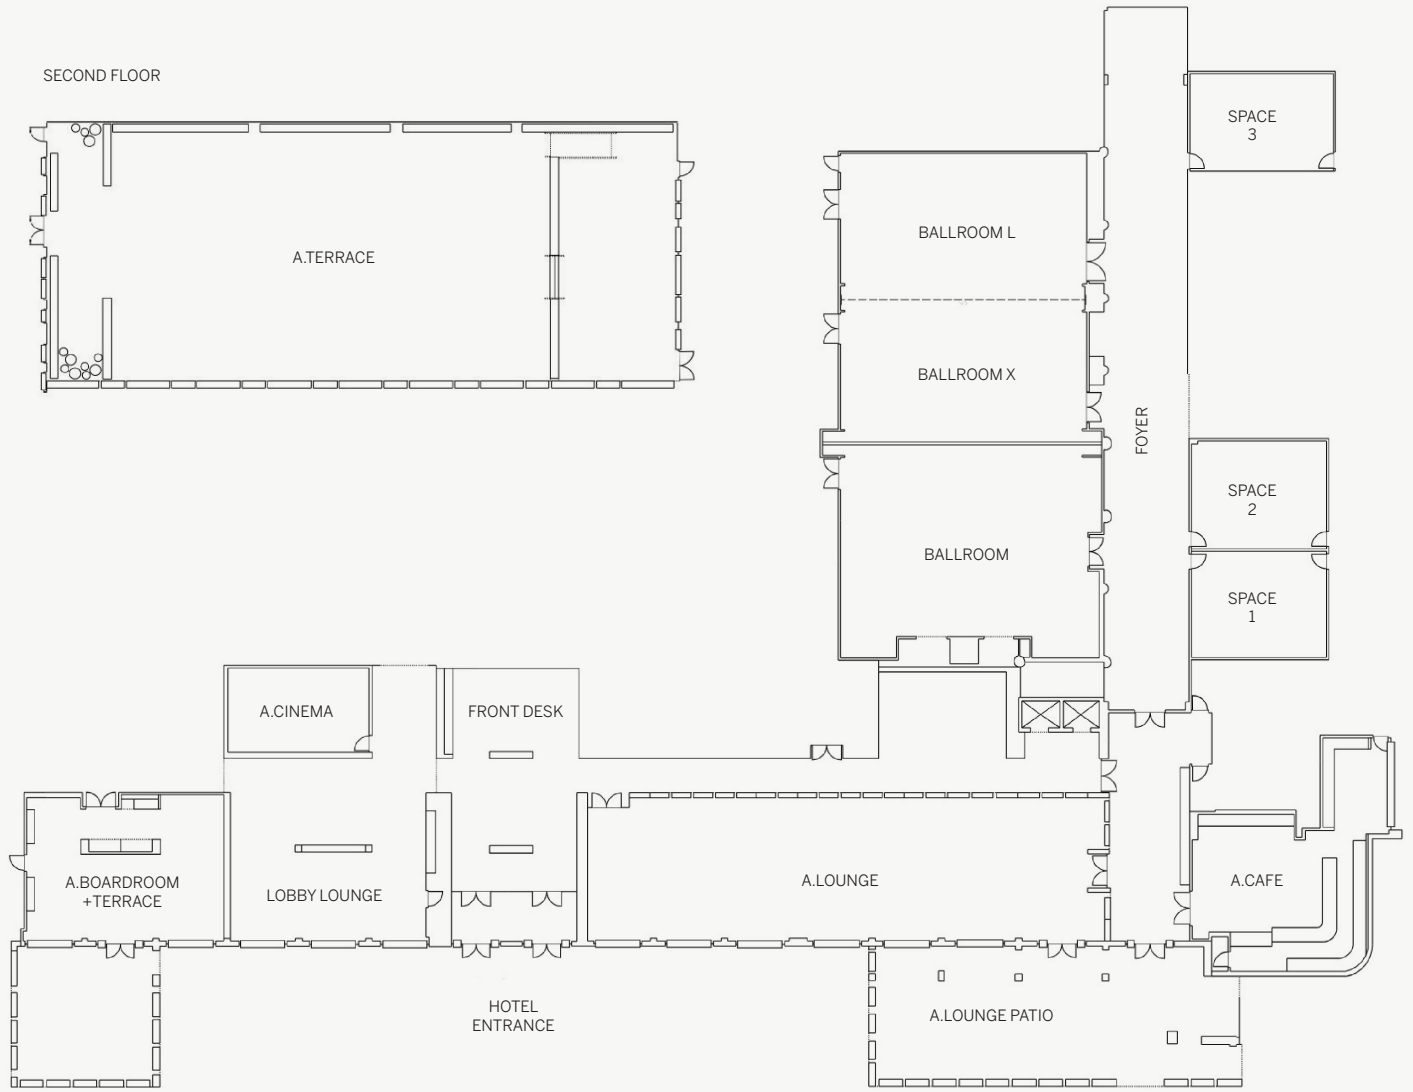

MEETING SPACES

SPACE	SQ.FT.	THEATER	CLASSROOM	U-SHAPE	CONFERENCE	BANQUET ROUNDS	RECEPTION
BALLROOM XL	3,030	288	192	66	64	200	250
BALLROOM X	1,515	140	90	45	46	120	125
BALLROOM L	1,515	140	90	45	46	120	125
BALLROOM	2,215	214	132	51	52	160	185
SPACE 1	615	50	39	24	24	40	50
SPACE 2	615	50	39	24	24	40	50
SPACE 3	592	50	33	24	30	40	50
FOYER	2,610	—	—	—	—	—	200
A.LOUNGE	3,295	—	—	—	—	—	150
LOBBY LOUNGE	1,840	—	—	—	—	—	75
A.BOARDROOM	1,215	—	—	—	20	—	30
A.BOARDROOM TERRACE	890	—	—	—	—	20	30
A.TERRACE	7,580	64	—	—	—	—	250