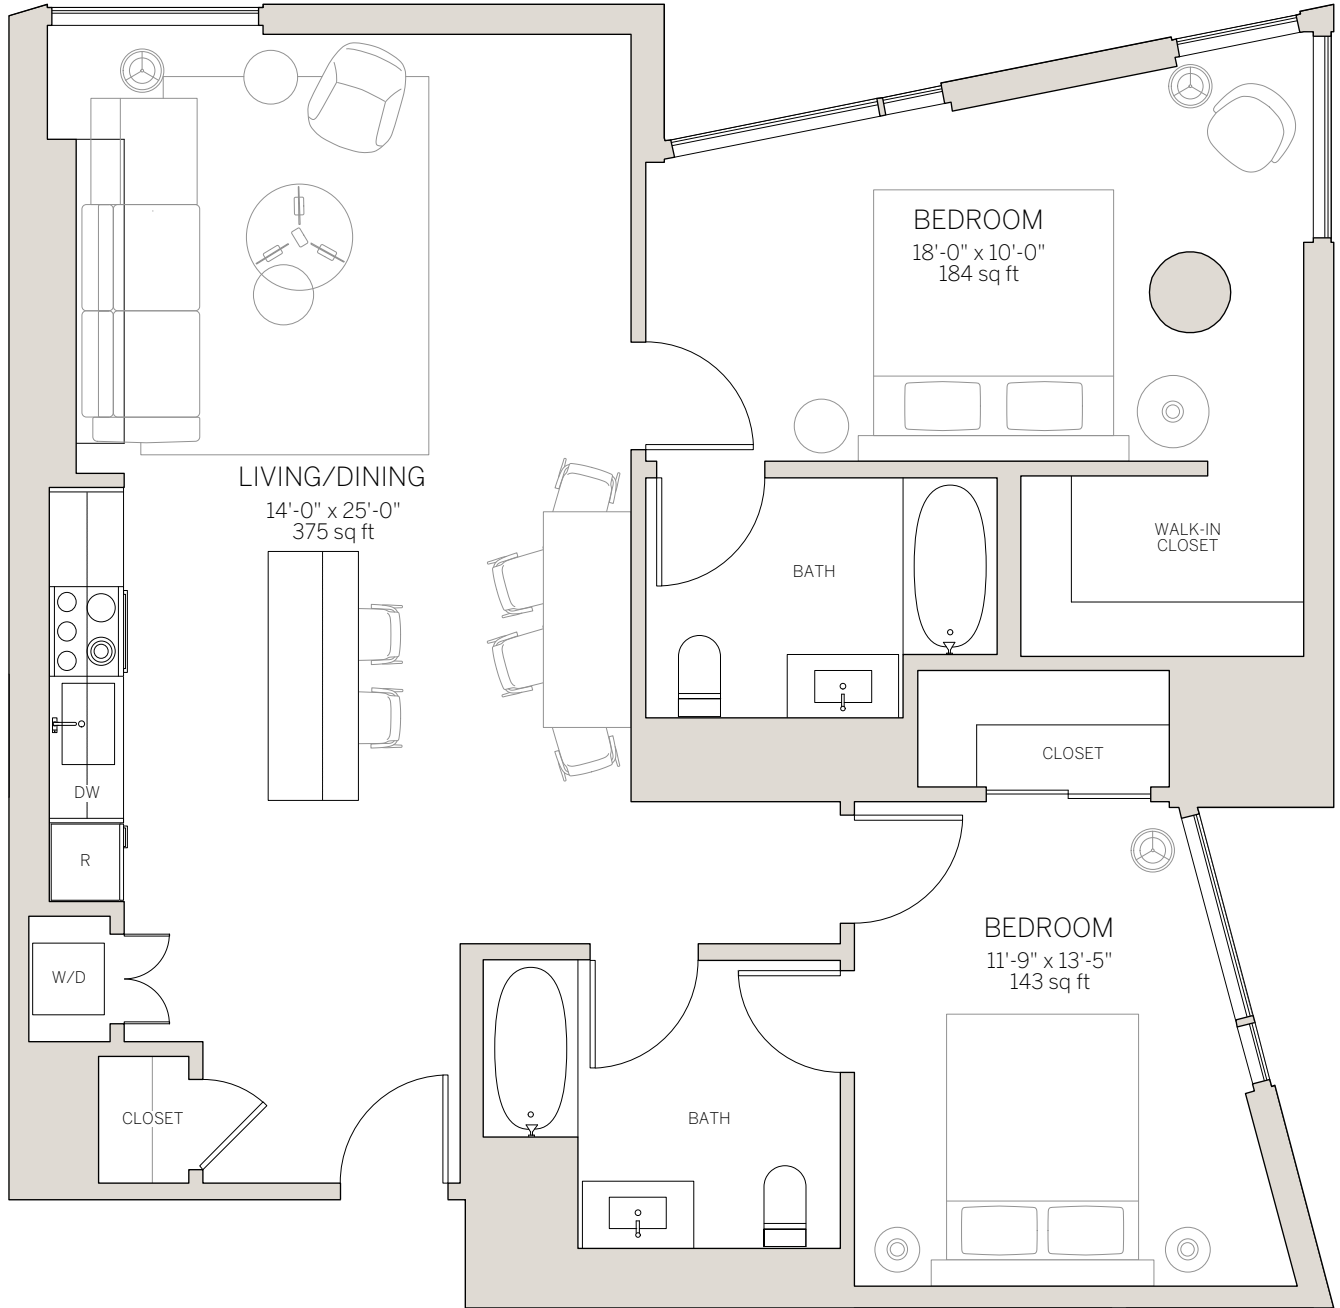

aka.

WEST HOLLYWOOD

8500 SUNSET BOULEVARD
WEST HOLLYWOOD, CALIFORNIA
TWO BEDROOM SUNSET VIEW
883 SQ FT

0' 1' 2' 4' 10'

3/16" = 1'-0"