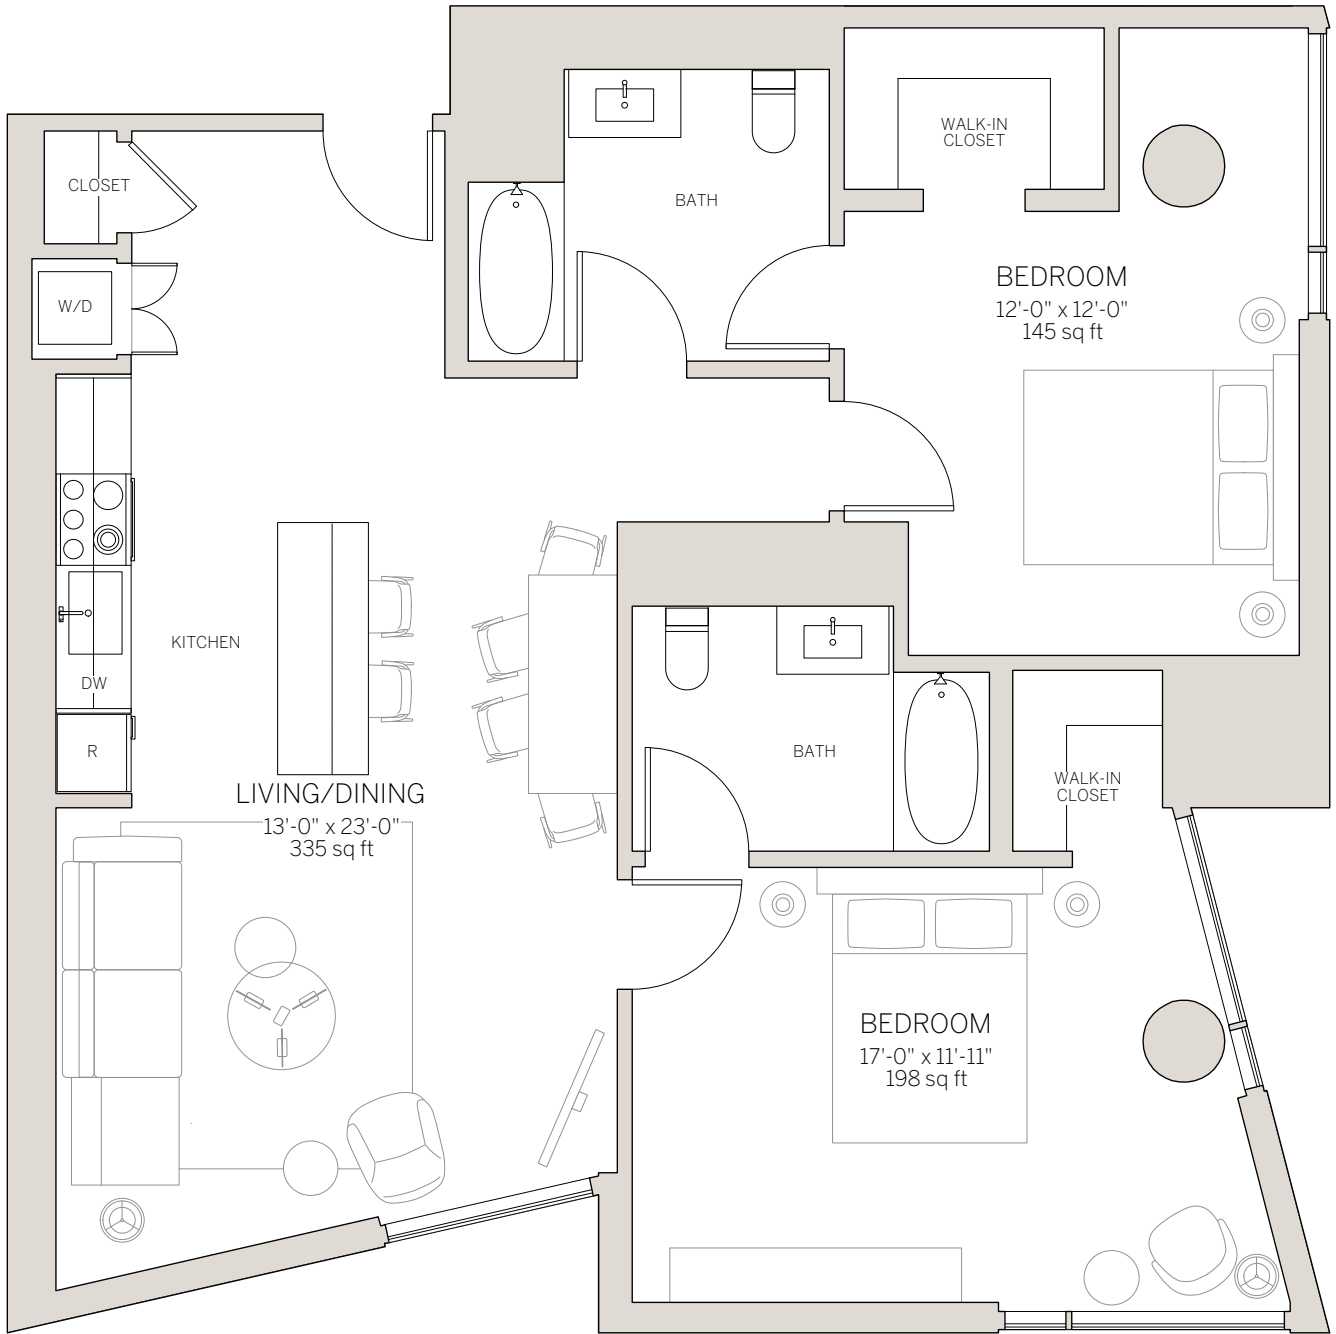

# aka.

WEST HOLLYWOOD

8500 SUNSET BOULEVARD  
WEST HOLLYWOOD, CALIFORNIA  
TWO BEDROOM DOWNTOWN VIEW  
1212 SQ FT

0' 1' 2' 4' 10'

3/16" = 1'-0"