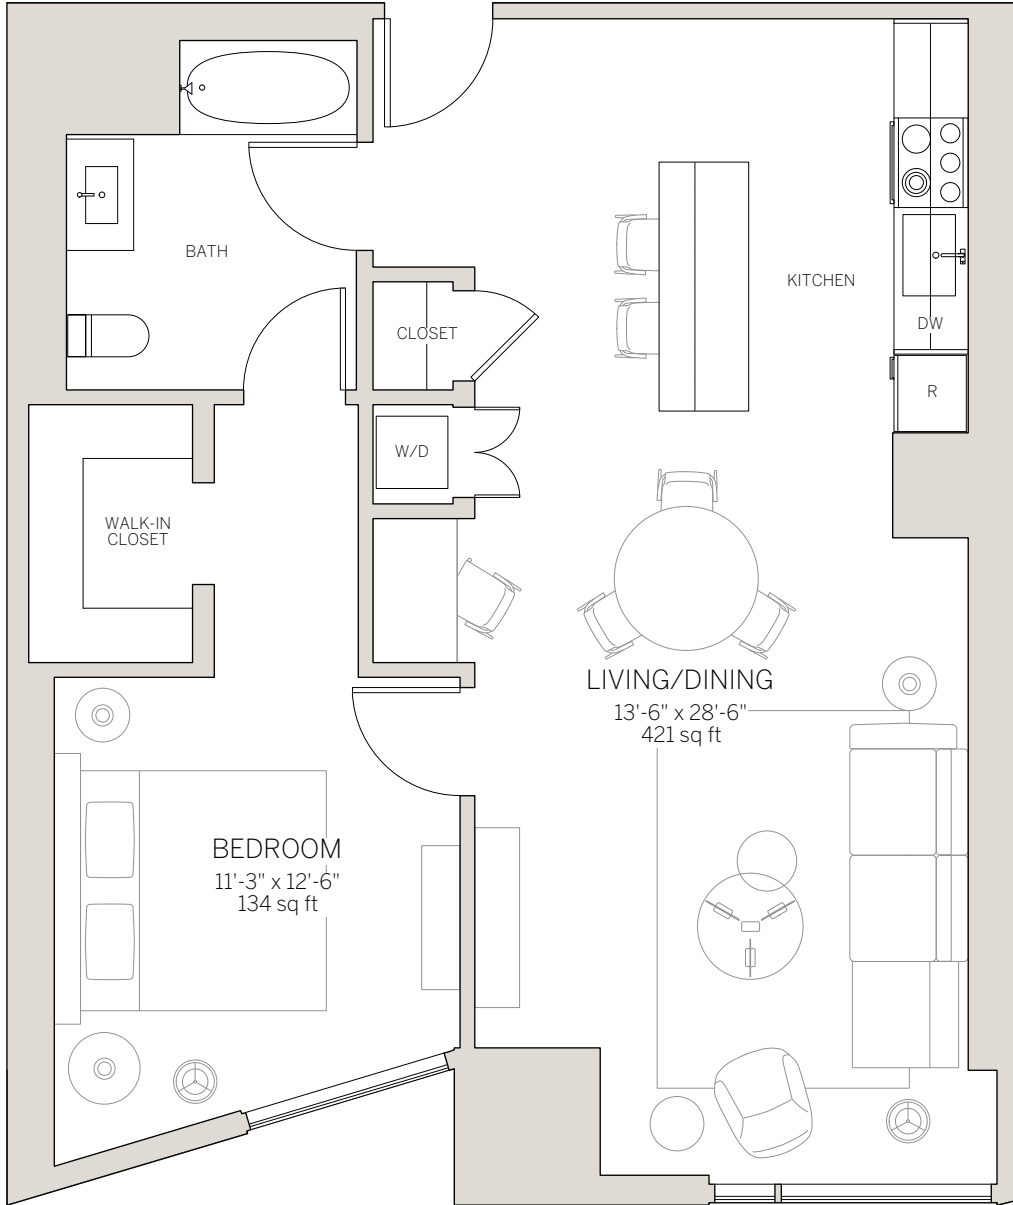

aka.

WEST HOLLYWOOD

8500 SUNSET BOULEVARD
WEST HOLLYWOOD, CALIFORNIA
ONE BEDROOM DOWNTOWN VIEW
881 SQ FT

0' 1' 2' 4' 10'

3/16" = 1'-0"