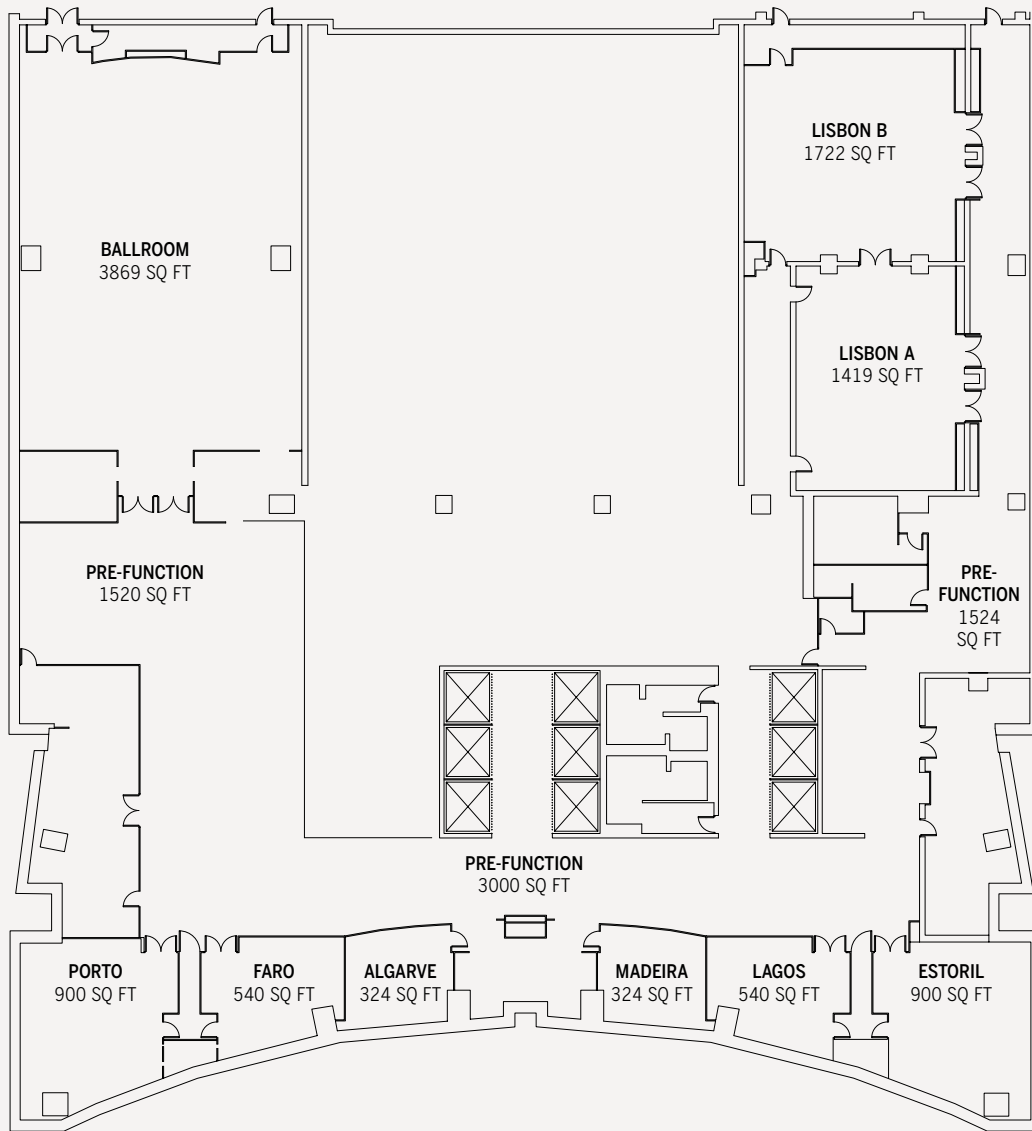

AT YOUR SERVICE

- 25th Floor Lounge & Restaurant
- 24-Hour Fitness Center
- Valet Parking
- In-Room Dining (6am – 11pm)
- Rooftop Pool & Bar
- High-Speed Internet Access
- Full Service On-Property Spa

2ND FLOOR

ROOM	SQUARE FT	DIMENSIONS	CEILING	THEATER	CLASS RM	CONFERENCE	U-SHAPE	HOLLOW SQ	ROUNDS	RECEPTION
VILA REAL	1892	44 x 43	9'	210	108	36	45	66	140	130
SANTA CRUZ	1276	44 x 29	9'	142	84	36	38	60	110	105
PRE-FUNCTION	1343	79 x 17	9'	—	—	—	—	—	—	40

3RD FLOOR

ROOM	SQUARE FT	DIMENSIONS	CEILING	THEATER	CLASS RM	CONFERENCE	U-SHAPE	HOLLOW SQ	ROUNDS	RECEPTION
Ballroom	3869	53' x 73'	18'	380	213	60	72	90	300	400
Pre-Function	1520	40' x 38'	11'	—	—	—	—	—	60	140
Lisbon	3141	—	9'	—	—	—	—	—	220	160
Lisbon A	1419	33' x 43'	9'	110	72	36	42	50	100	120
Lisbon B	1722	42' x 41'	9'	120	90	36	45	60	120	140
Pre-Function	1584	88' x 18'	9'	—	—	—	—	—	—	60
Porto	900	30' x 30'	9'	60	48	24	24	36	60	80
Estoril	900	30 x 30'	9'	60	48	24	24	36	60	80
Lagos	540	27' x 20'	9'	—	—	—	—	—	—	—
Faro	540	27' x 20'	9'	24	15	15	10	14	30	36
Algarve	324	18' x 18'	9'	18	18	12	10	12	20	24
Madeira	324	18' x 18'	9'	18	18	12	10	12	20	24
Pre-Function	3000	18' x 18'	9'	—	—	—	—	—	—	300