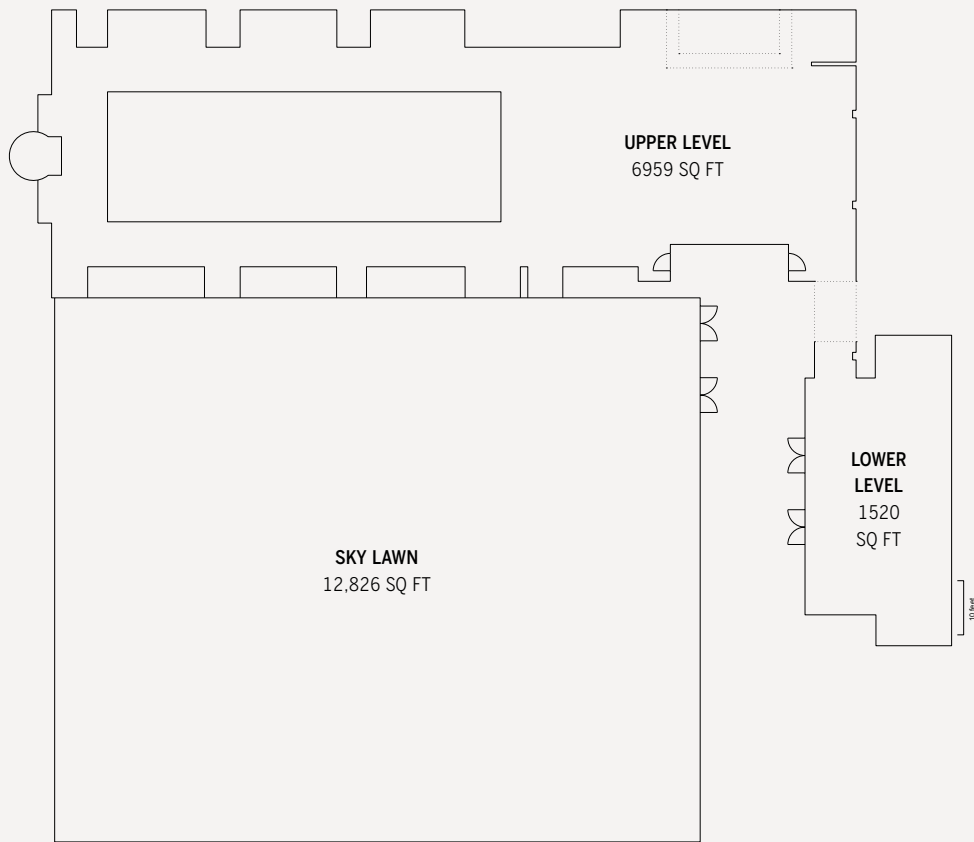

ROOM	SQUARE FT	DIMENSIONS	CEILING	THEATER	CLASS RM	CONFERENCE	U-SHAPE	HOLLOW SQ	ROUNDS	RECEPTION
VILA REAL	1892	44 x 43	9'	210	108	36	45	66	140	130
SANTA CRUZ	1276	44 x 29	9'	142	84	36	38	60	110	105
PRE-FUNCTION	1343	79 x 17	9'	—	—	—	—	—	—	40

3RD FLOOR

ROOM	SQUARE FT	DIMENSIONS	CEILING	THEATER	CLASS RM	CONFERENCE	U-SHAPE	HOLLOW SQ	ROUNDS	RECEPTION
Ballroom	3869	53' x 73'	18'	380	213	60	72	90	300	400
Pre-Function	1520	40' x 38'	11'	—	—	—	—	—	60	140
Lisbon	3141	—	9'	—	—	—	—	—	220	160
Lisbon A	1419	33' x 43'	9'	110	72	36	42	50	100	120
Lisbon B	1722	42' x 41'	9'	120	90	36	45	60	120	140
Pre-Function	1584	88' x 18'	9'	—	—	—	—	—	—	60
Porto	900	30' x 30'	9'	60	48	24	24	36	60	80
Estoril	900	30 x 30'	9'	60	48	24	24	36	60	80
Lagos	540	27' x 20'	9'	—	—	—	—	—	—	—
Faro	540	27' x 20'	9'	24	15	15	10	14	30	36
Algarve	324	18' x 18'	9'	18	18	12	10	12	20	24
Madeira	324	18' x 18'	9'	18	18	12	10	12	20	24
Pre-Function	3000	18' x 18'	9'	—	—	—	—	—	—	300

25TH FLOOR

ROOM	SQUARE FT	DIMENSIONS	CEILING	THEATER	CLASS RM	CONFERENCE	U-SHAPE	HOLLOW SQ	ROUNDS	RECEPTION
SINTRA	1786	42' X 41'	14	130	80	30	30	48	100	180
MARE PDR	1300	54' X 25'	7	—	—	—	—	—	60	75

ROOFTOP POOL

ROOM	SQUARE FT	DIMENSIONS	THEATER	ROUNDS	RECEPTION
SKY LAWN	12,826	106' X 121'	900	500	700
UPPER LEVEL	6959	6959	—	100	200
LOWER LEVEL	1520	28' X 56'	—	60	100